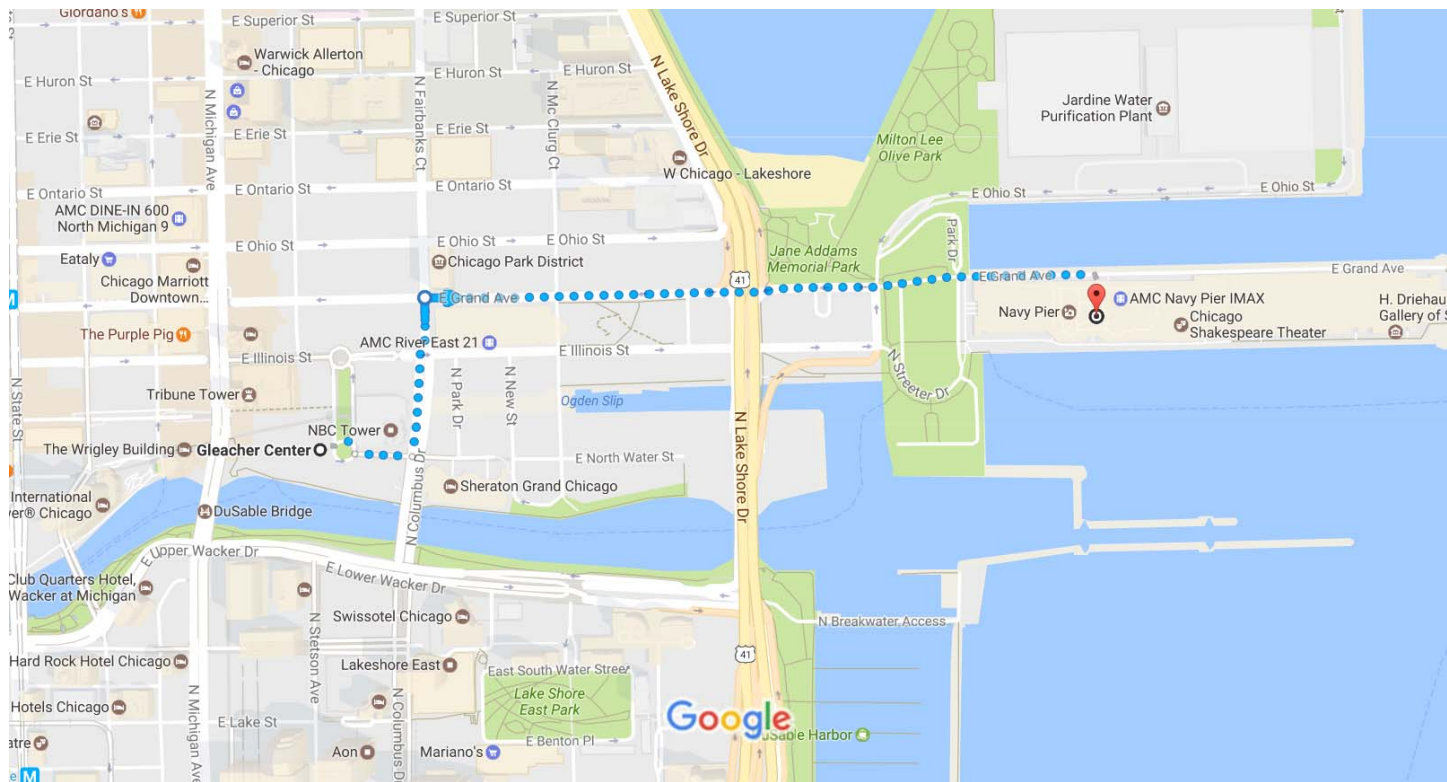

# Gleacher Center to Navy Pier

Walk 0.9 mile, 19 min

Map data ©2017 Google 500 ft